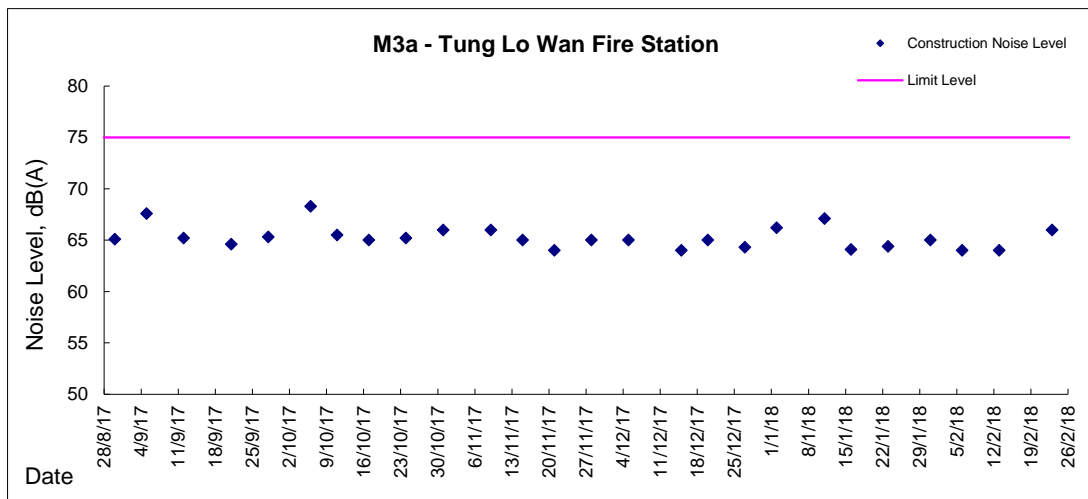

Graphic Presentation of Noise Monitoring Result

Day Time (0700 - 1900hrs on normal weekdays)

Graphic Presentation of Noise Monitoring Result

Day Time (0700 - 1900hrs on normal weekdays)