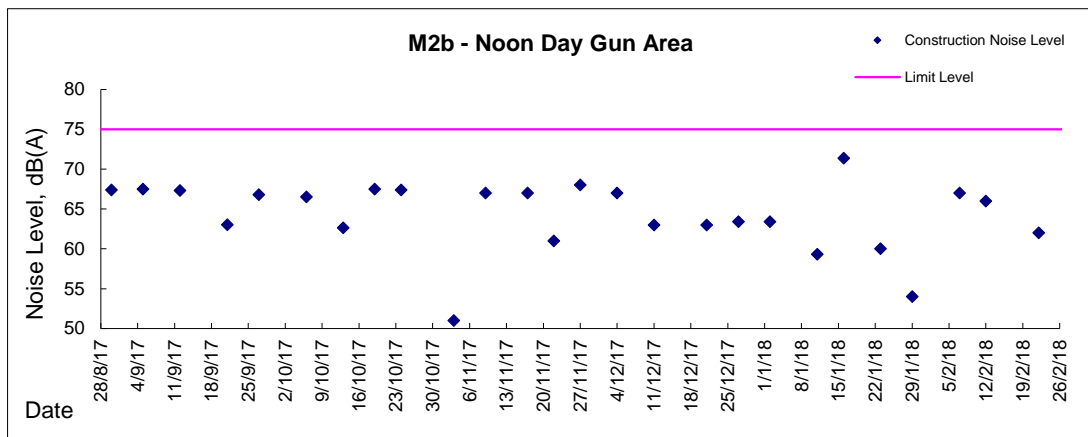

Graphic Presentation of Noise Monitoring Result

Day Time (0700 - 1900hrs on normal weekdays)

Graphic Presentation of Noise Monitoring Result

Day Time (0700 - 1900hrs on normal weekdays)