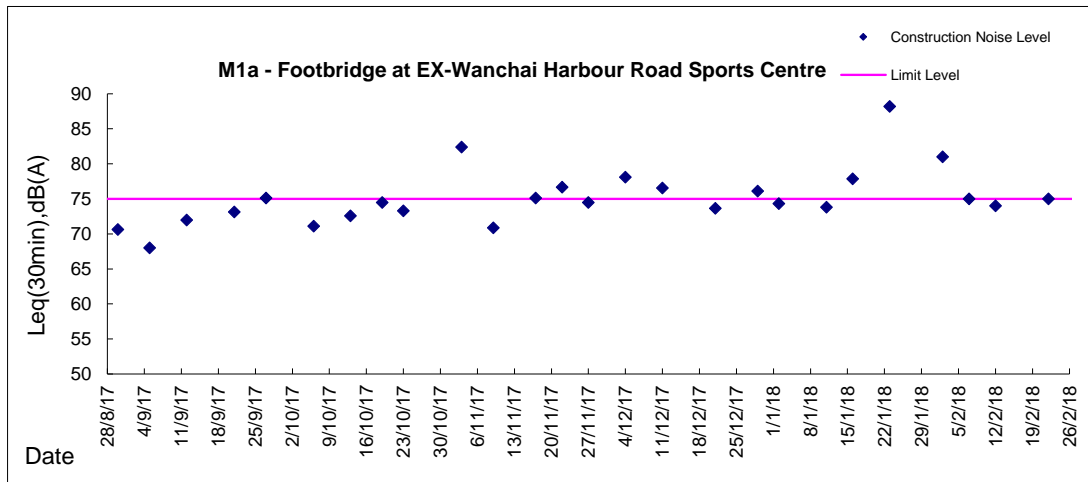

Graphic Presentation of Noise Monitoring Result

Day Time (0700 - 1900hrs on normal weekdays)

Graphic Presentation of Noise Monitoring Result

Day Time (0700 - 1900hrs on normal weekdays)